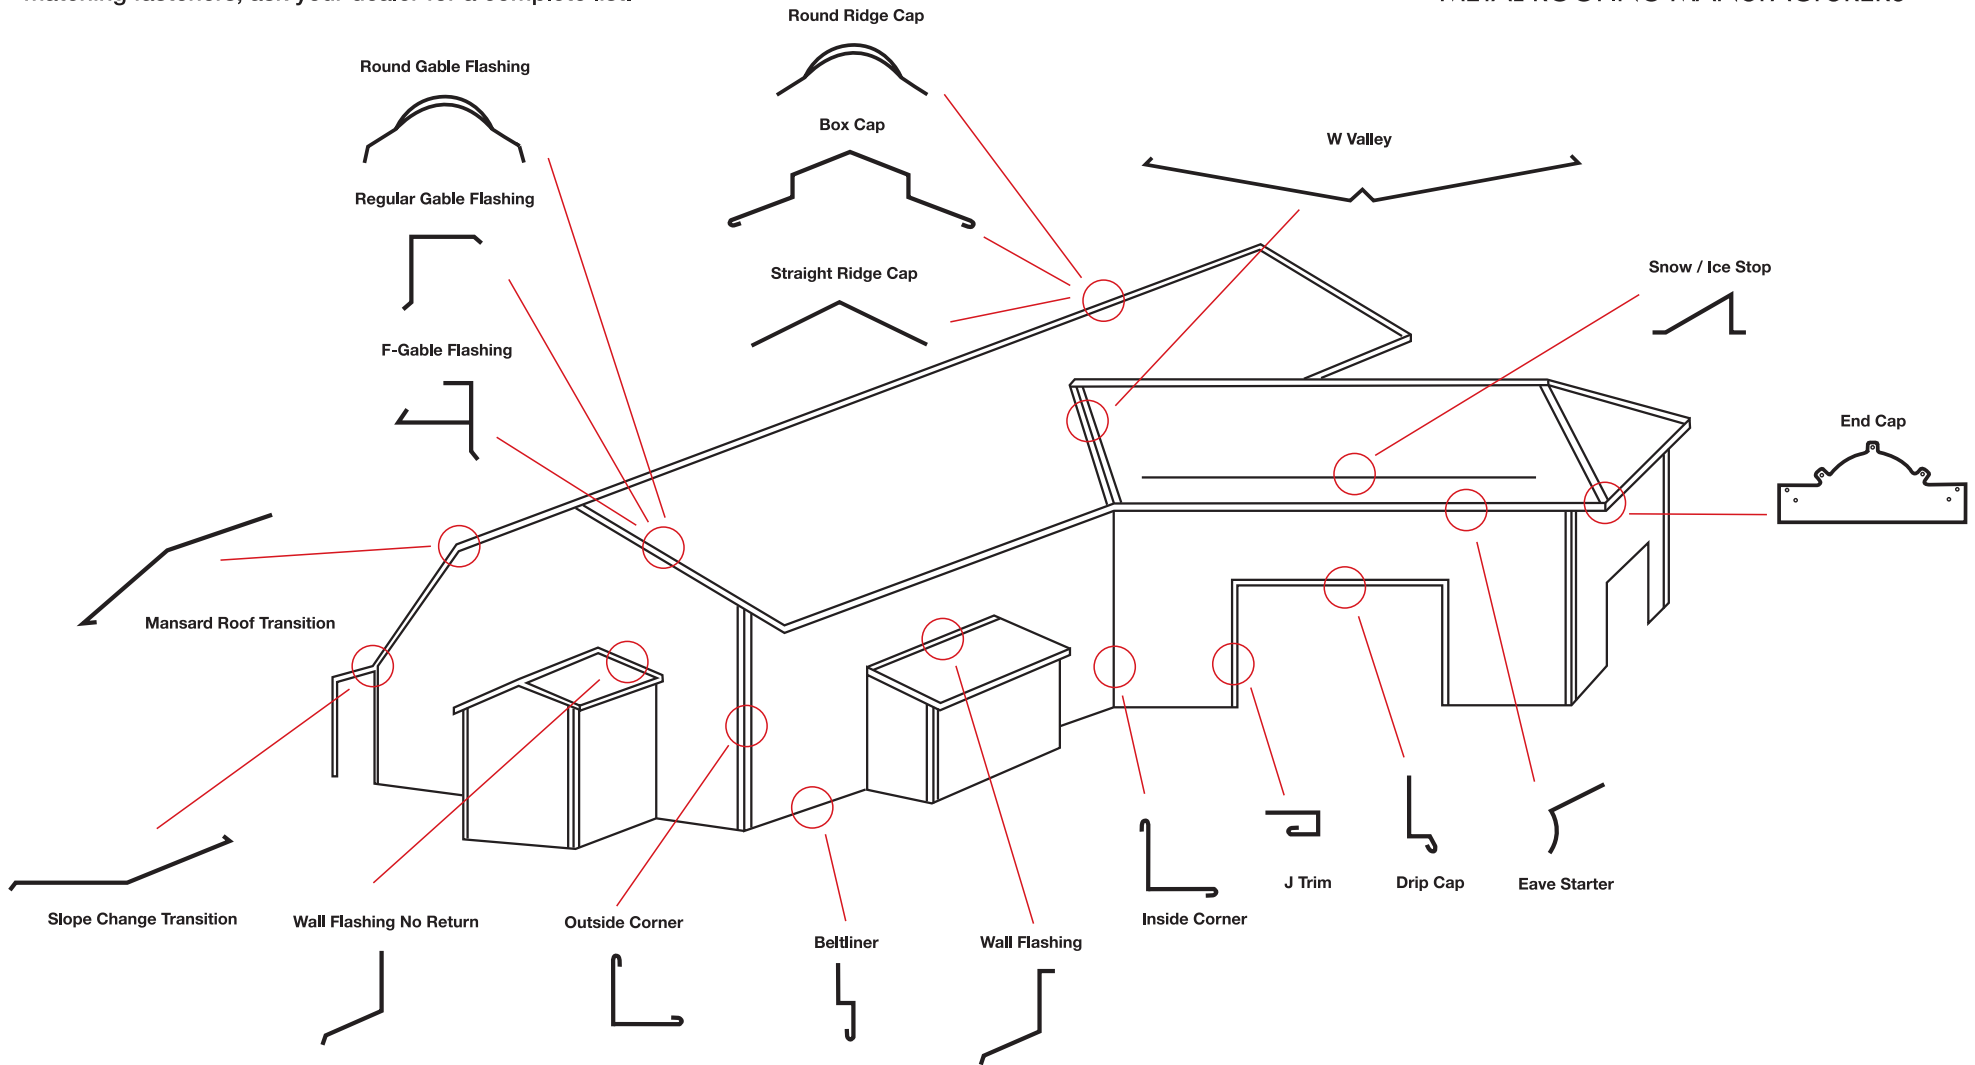

Trim Locator

A complete selection of colour matched accessories manufactured from 26 gauge quality steel along with powder coated colour matching fasteners, ask your dealer for a complete list.

Order List